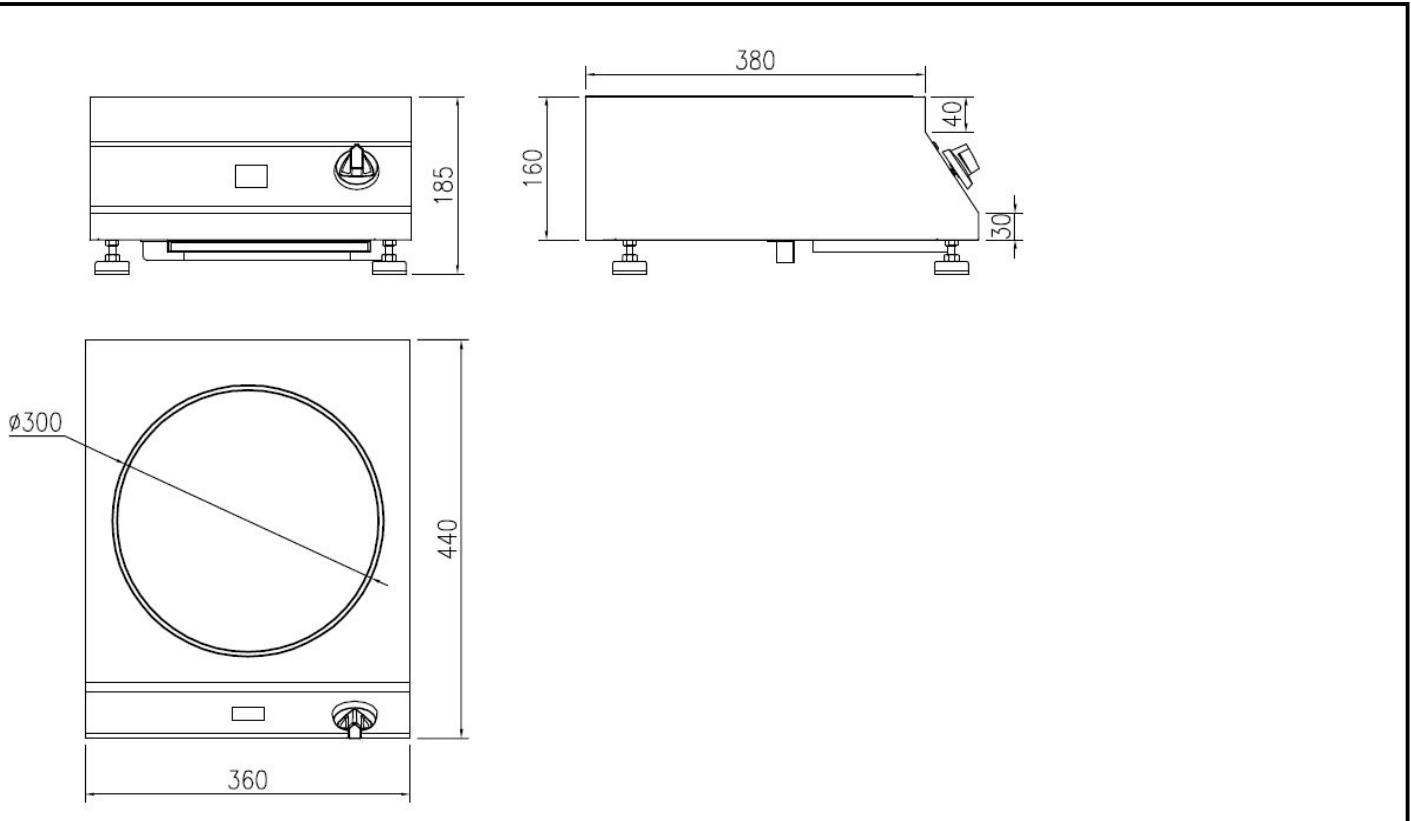

Specifications

Model Number	IND-13W-3500	IND-13WH-5000
Power Requirements	220V-240V AC, 50/60Hz	3N~400V AC, 50/60Hz
Power Consumption	3,500W(MAX)	5,000W(MAX)
BTU Comparison	31,000BTU	44,000BTU
Amperage	16A(MAX)	7.5A(MAX)
Ceran Glass	Φ300 SCHOTT Ceran Glass	Φ300 SCHOTT Ceran Glass
Housing Material	SUS304, T=1.5mm	SUS304, T=1.5mm
Dimensions(mm)	360*440*185	360*440*185
Weight(kg)	13(With Wok)	14(With Wok)
Packaged Dimensions(mm)	590*470*380	590*470*380
Packaged Weight(kg)	15(With Wok)	16(With Wok)
Power Cord Length(mm)	1800	1800
Plug Type	EU plug	Not Included
Warranty	1 year	1 year