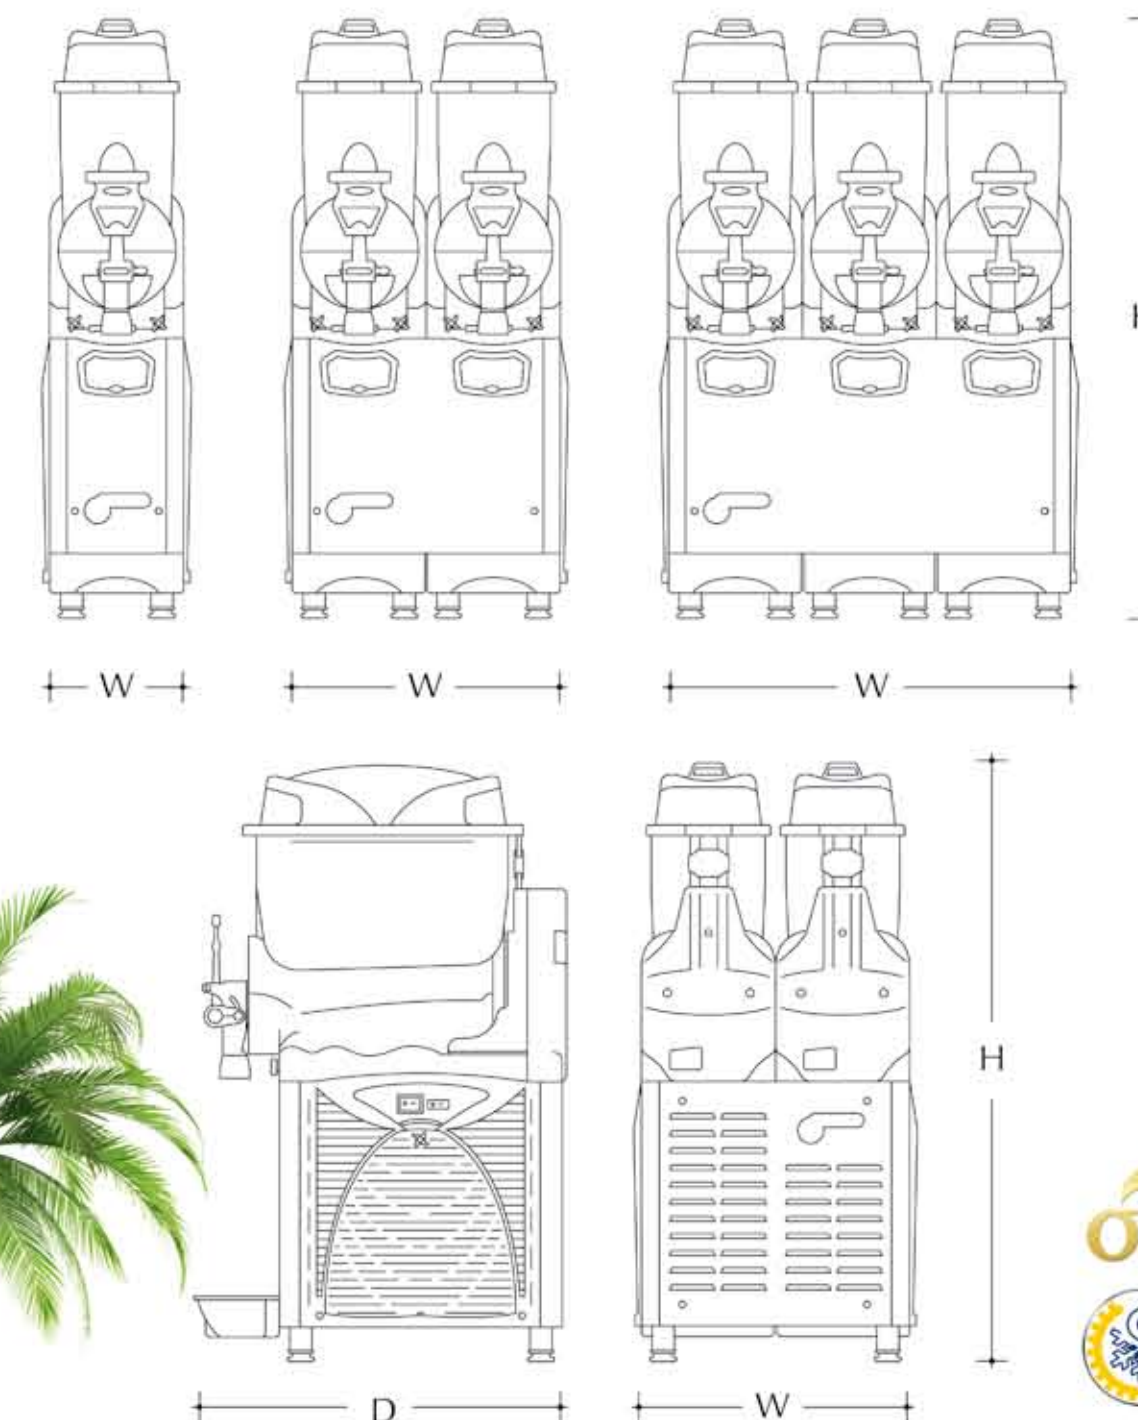

The fixing system

Simple and reliable, the fixing system doesn't require tools for the disassembly of the bowls.

Technical data

MODEL	CAPACITY	DIMENSIONS W x D x H	WATTS	NET WEIGHT
OASIS 1-10	1 x 10 Lt.	21 x 53 x 84 cm.	530	32 Kg.
OASIS 2-10	2 x 10 Lt.	40 x 53 x 84 cm.	850	56 Kg.
OASIS 3-10	3 x 10 Lt.	60 x 53 x 84 cm.	1100	72 Kg.